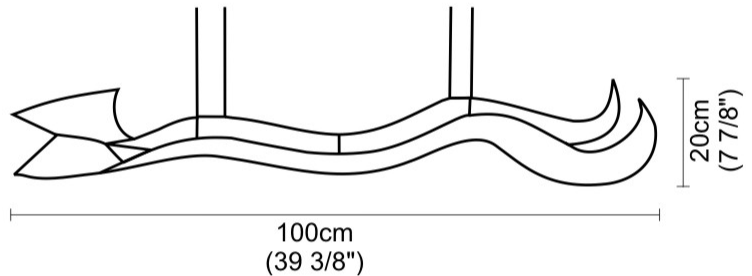

TEMPO PERSO SUSPENSION

D131229- _____

base number

1. To build a product code in our configurator select the specify button on the base model # product page
2. To build a manual product code on this datasheet choose from the options listed below in blue font and add the suffix to the base model #

GENERAL

Series: Tempo Perso

Brand: Knikerboker

Division: Design

Mounting Type: Suspension

Mounting Location: Ceiling

Subcategory: Pendant

PHYSICAL

Shape: Curves

Length (mm): 1000

Length (in): 39 3/8

Height (mm): 200

Height (in): 7 7/8

Light Distribution: Indirect

Fixture Finish: EWH / EBK / MAN / COF / PRD / SLF / GLF / CLF / BRL / EWS / EWG / EWC / EWR / EBS / EBG / EBC / EBC / EBB / MAS / MAD / MAC / MAB / COS / CGO / CCL / CBL / PRS / PRG / PRC / PRB

Fixture Material: Aluminum

Cable Details: 4 Steel Cables 2000mm / 78 3/4" - Silicon Cable 2000mm / 78 3/4"

ELECTRICAL

Lamp Type: LED

Total Output Wattage (W): 20

Dimming: Tri-Mode (Non-Dimming and Phase Dimming (120Vac only) and 0-10V Dimming)

Driver Included: Yes

Driver Location: Integrated

Driver Type: Constant Current - Universal

Driver Class: Class 2

Input Voltage (V): 120 - 277

Constant Current (MA): 250

Upon Request: 0-10Vdc dimming / Phase dimming @120Vac / 277Vac

LED

Number of LEDs: 2

Color Temperature (°K): 3000

Max. Delivered Lumen (lm): 2200

CRI: >85 CRI

Lamp Life (hrs): 50000

OPTICAL

RATINGS AND CERTIFICATIONS

Certified By: CSA Certified to UL and CSA Standards

IP rating: IP20